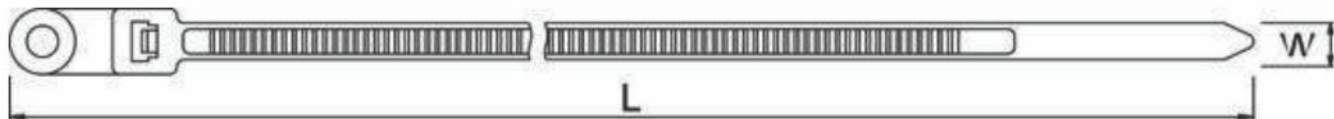

## Screw Mounted Cable Ties

### Description:

- These screw mount cable ties have a built in mounting holes.
- Once fastened around the cables the bundle can be simply secured to the panel with a screw or bolt.

## Screw Mounted Cable Ties

	Dimension (mm)		Screw	Max. Bundle Dia. (mm)	Min. Loop Tensile Strength (kg)	Colour	
	W	L				Black	Natural
SMCT25X110	2.5	110	M3	22	8.1	Black	Natural
SMCT36X150	3.6	150	M4	32	18.2	Black	Natural
SMCT48X200	4.8	200	M5	50	22.2	Black	Natural
SMCT48X300	4.8	310	M5	76	22.3	Black	Natural
SMCT48X370	4.8	377	M5	102	22.2	Black	Natural
SMCT76X300	7.6	313	M5	76	54.4	Black	Natural
SMCT76X400	7.6	380	M6	98	54.4	Black	Natural