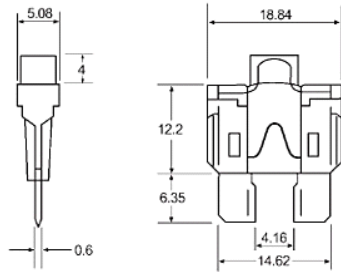

FUSE AND FUSE HOLDER

Standard Blade Fuses

Material

- Zinc Alloy

Application

- These fuses are suitable in the automobile special-purpose product 32V following DC voltage fuse.

Certificate

- Standard Blade Fuses conforms to RoHS standard.